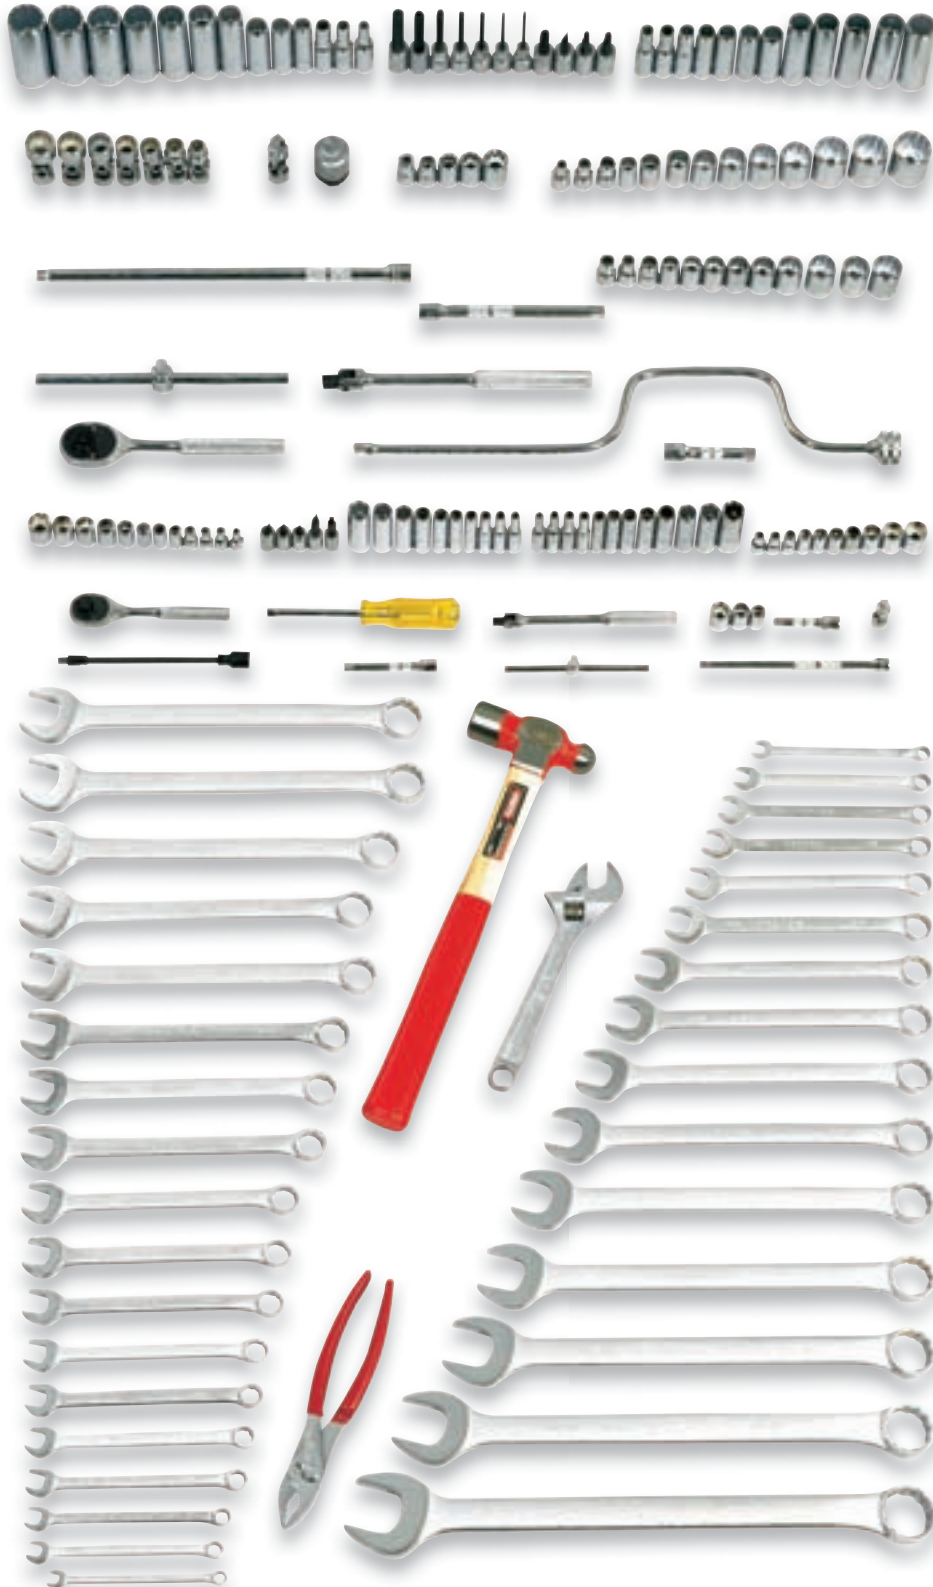

# 179 PC INTERMEDIATE MAINTENANCE TOOL SET

Product #: J99900

- › 179 Pieces.
- › 1/4", 3/8" Drive Tools.
- › Designed for fastener sizes 1/14" - 1", 4 mm - 19 mm.
- › Tools Only.
- › Contains: 143 Sockets and Accessories, 34 Wrenches, 1 Striking and Struck Tool, 1 Pliers.
- › Weight: 46.0 lbs.